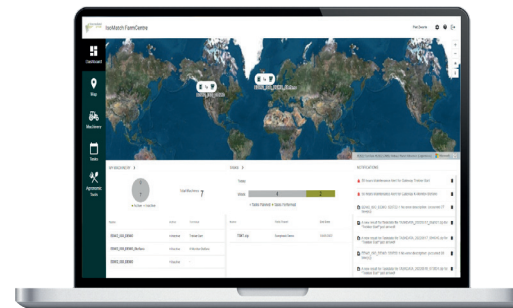

**THE BEST DIGITAL TOOL TO CONNECT  
YOUR MACHINES ONLINE  
ISOMATCH FARMCENTRE**

**IsoMatch FarmCentre is a wireless telematics solution for machinery optimisation and fleet management.**

### *Stay informed with trustful insights*

IsoMatch Tellus PRO or IsoMatch Tellus GO+ become the gateway to connect machines to the cloud and consequently, allows your device to control the fleet in real-time, send and receive tasks from the implements, receive alerts and analyse the collected data in pre-defined reports. All these features are included in an easy-to-use intuitive web application that works with any smart device like a laptop, tablet, or phone. IsoMatch FarmCentre also contains an exclusive Agronomic Tools module to integrate external software on demand such as agrirouter or specific FMIS like MyDataPlant.

Now available on  
IsoMatch Tellus PRO &  
IsoMatch Tellus GO+

Contact your local dealer  
for more information!

- ① All-in-one platform with a simple and clean design
- ② Full overview - Everything in the same place wherever you are
- ③ Track every detail in the system, machinery, task, alerts
- ④ Collaborative system integration with agrirouter and FMIS
- ⑤ Supports decision making with analytics and smart reporting