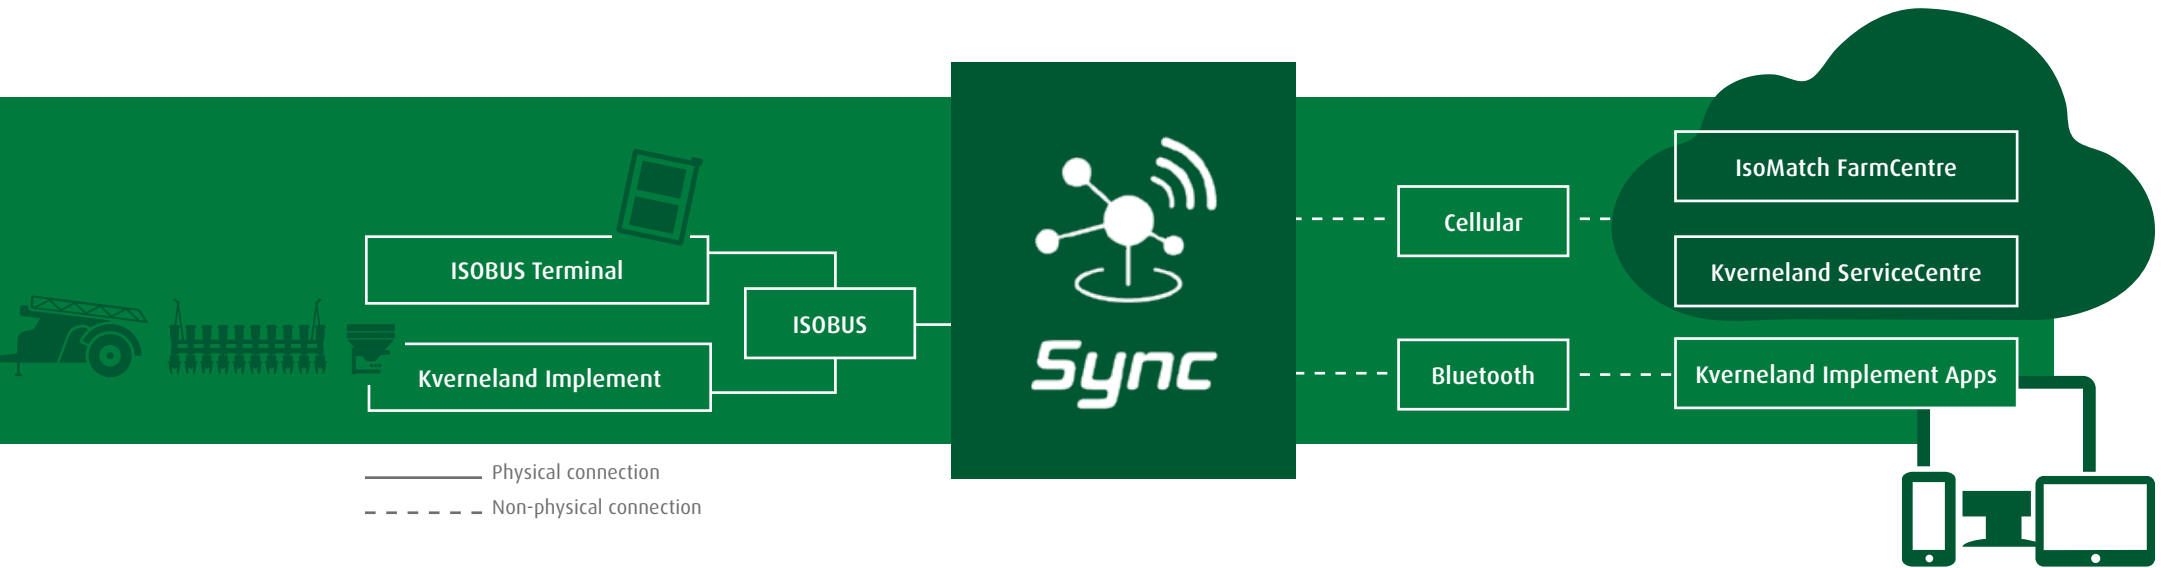

NEW! KVERNELAND SYNC

THE HEART OF YOUR ECOSYSTEM

ALWAYS CONNECTED

Sync

Kverneland Sync ensures smooth connectivity and farming data flow between your ISOBUS implements and digital tools.

KVERNELAND SYNC

THE HEART OF YOUR ECOSYSTEM

Always Connected

Kverneland Sync ensures seamless connectivity to online services, with smooth data transfer to IsoMatch FarmCentre and Kverneland ServiceCentre.

Tracking & Reporting

IsoMatch FarmCentre enables real-time tracking of operations and diagnostic codes, offering detailed reporting and secure task data storage.

Remote Service

Access remote support diagnostics with Kverneland Sync. Technicians can resolve issues promptly via Kverneland ServiceCentre.

New Features and Enhanced Safety

Enjoy synchronisation with Kverneland implement apps, precise tracking, and geofencing. Benefit from automated documentation, enhanced safety, and precise task planning.

Connect your IsoMatch Tellus via Kverneland Sync for full access to digital tools directly on your terminal.